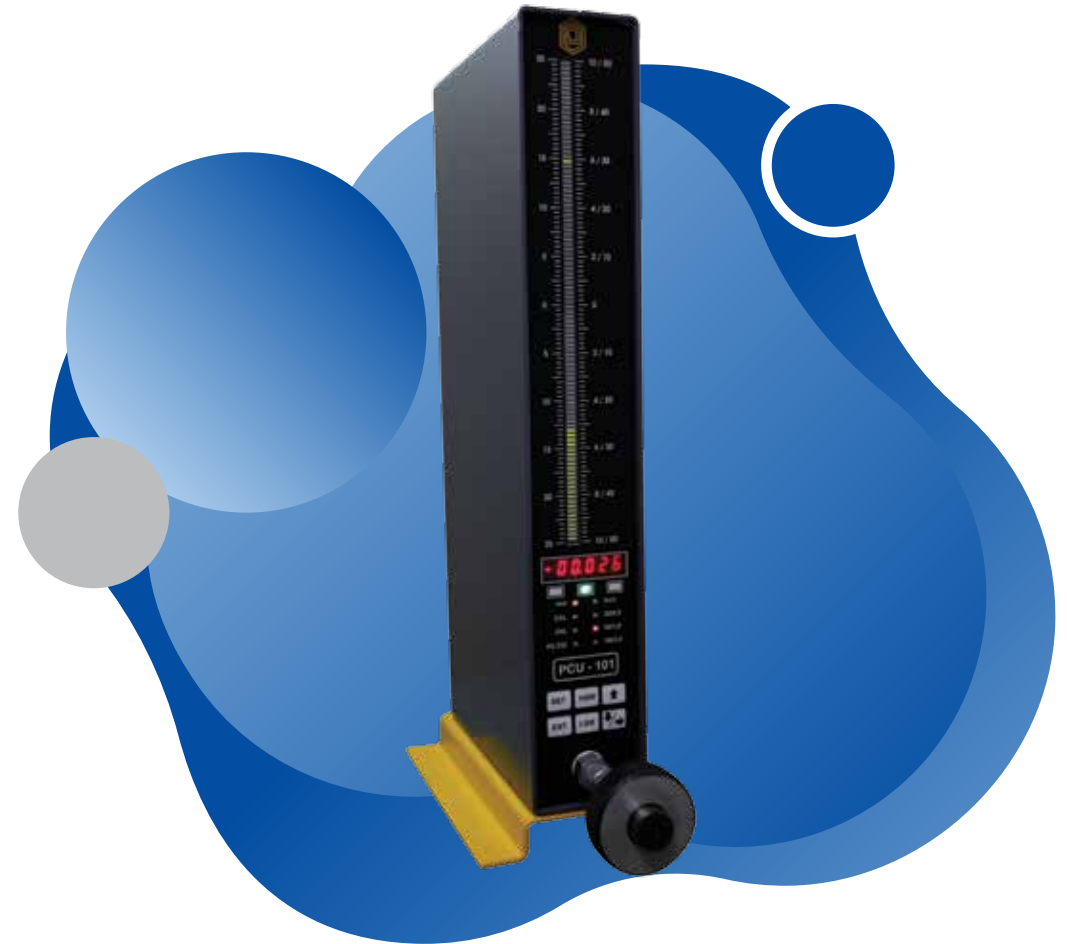

Column

- ✓ Bright Tri-Colour LED Bar Graph with 6 digit display & Piezo Electric Pressure Sensor
- ✓ Absolute and comparative measurement mode
- ✓ Single channel unit
- ✓ RS-232 serial port
- ✓ Compatible with wide range of Air Gauges
- ✓ User friendly operation
- ✓ Static & Dynamic measurement
- ✓ 100 % Air saving facility with essential accessories
- ✓ Potential free external relay output

Range	±0.010	±0.025	±0.050	±0.100
Bargraph L.C.	0.0002	0.0005	0.001	0.002
Six Digit L.C.	0.0001	0.0005	0.001	0.001

For more details please contact us:

Professional Engineering

A-1, Vishnu Malati Industrial Estate, NDA Road, Shivane, Pune 411023 (INDIA)

Tel: +91 966 501 9181

E-mail: info@professionalengg.co.in

www.professionalengg.co.in